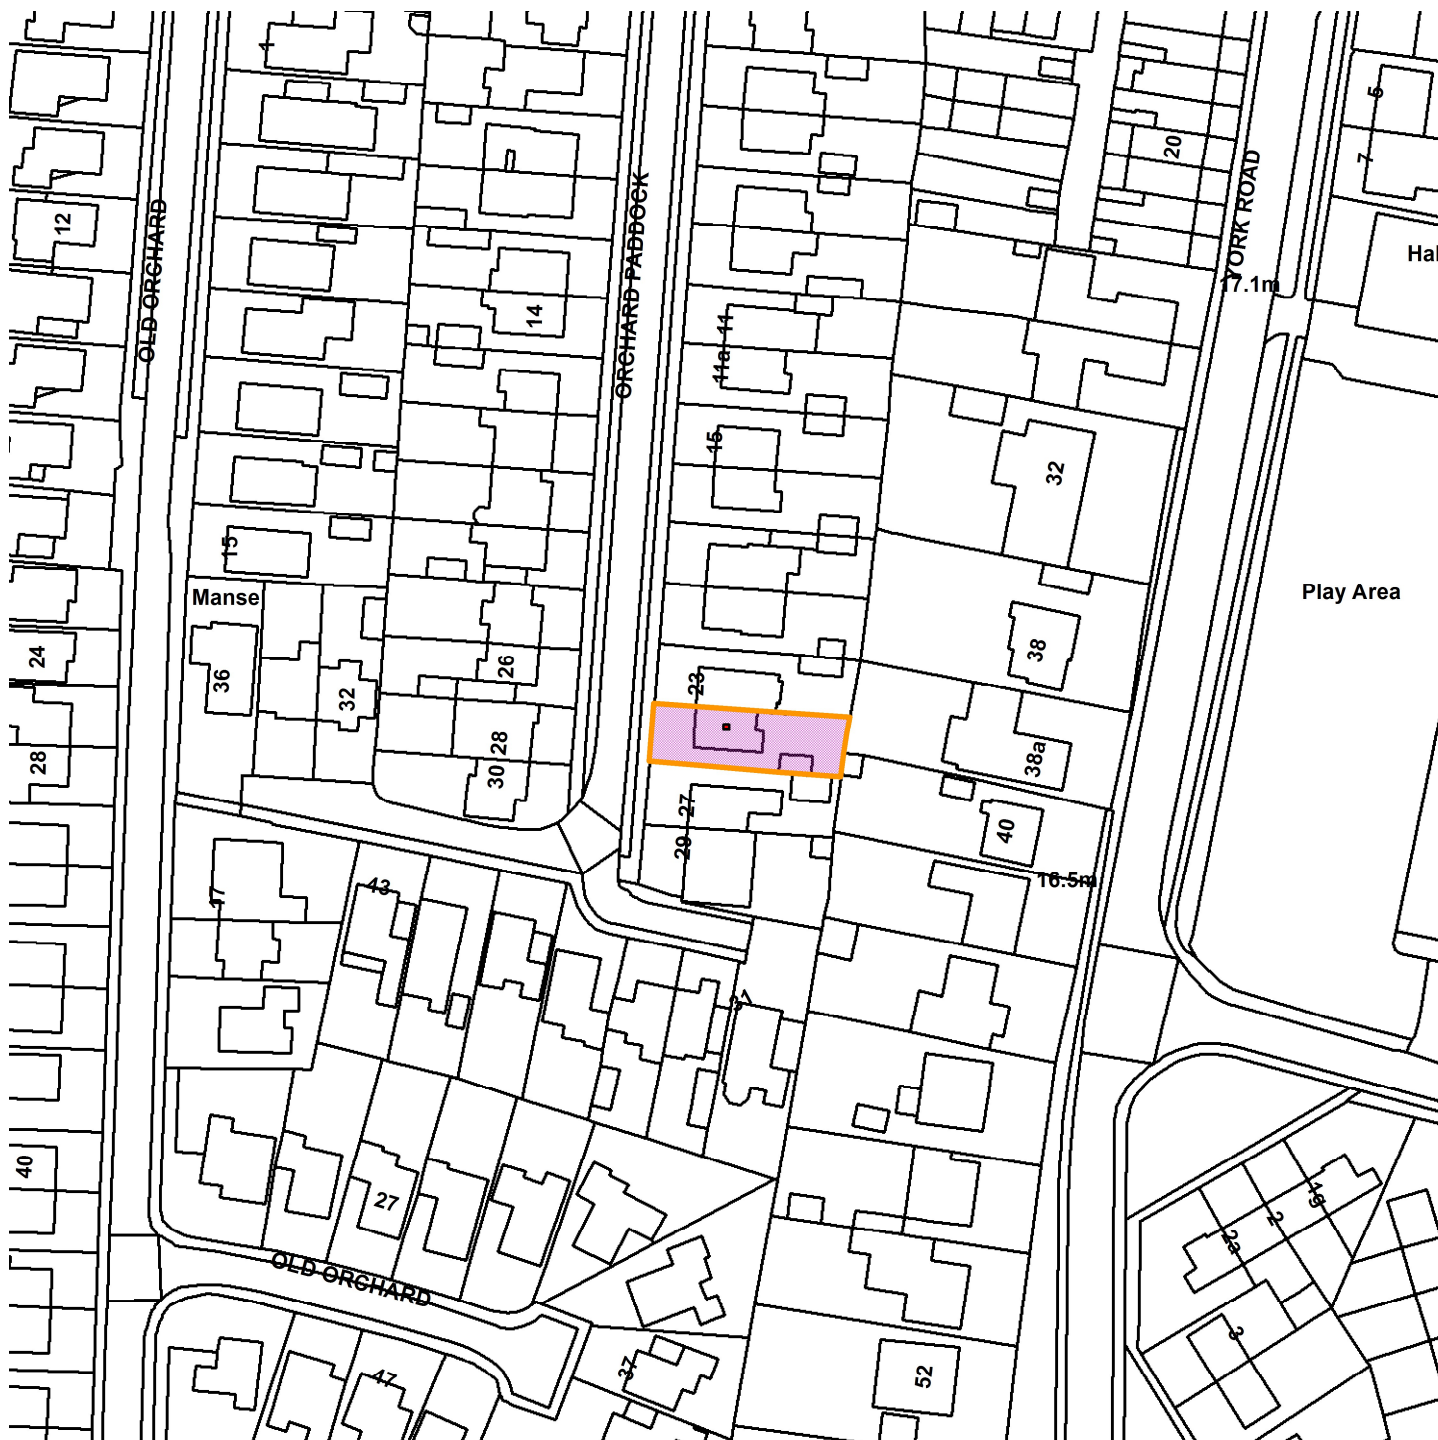

25 Orchard Paddock, Haxby, YO32 3DW

20/02256/FUL

GIS by ESRI (UK)

Scale : 1:1150

Reproduced from the Ordnance Survey map with the permission of the Controller of Her Majesty's Stationery Office © Crown Copyright 2000.

Unauthorised reproduction infringes Crown Copyright and may lead to prosecution or civil proceedings.

Produced using ESRI (UK)'s MapExplorer 2.0 - <http://www.esriuk.com>

Organisation	City of York Council
Department	Economy & Place
Comments	Site Location Plan
Date	28 May 2021
SLA Number	